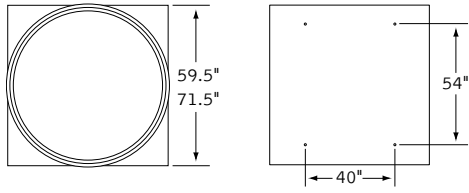

fixture:

project:

mounting information

housing dimensions

mounting rod locations

fixture must be installed prior to drywall ceiling.

specifications

construction

Two-piece 20 Ga. steel reflector and housing.
Spun steel trim ring and doorframe.
Bottom access 20 Ga. steel ballast compartment.

5' unit weight: 88 lbs.
6' unit weight: 184 lbs.

optic

One-piece 20 Ga. steel reflector finished in High Reflectance White powder coat.
.125" white acrylic is held by one-piece spun aluminum doorframe and secured to the housing by torsion springs.
Smooth concave lens only.

electrical

Electronic ballasts are thermally protected and have a Class "P" rating.
Optional DALI and other dimming ballasts available.
Consult factory for dimming specifications and availability.
UL and cUL listed.

finish

Polyester powder coat.

ordering

luminaire series		<u>FSD</u>
Skydome	FSD	
nominal size		<u> </u>
5' Diameter	55	
6' Diameter	66	
distribution		<u>D</u>
Direct Symmetrical	D	
lamp quantity		<u> </u>
Eight Lamp	8	
Ten Lamp	10	
Twelve Lamp	12	
(6' Diameter Only)		
lamp type		<u> </u>
T8	T8	
T5	T5	
T5HO	T5HO	
ballast		<u> </u>
Electronic Instant Start <20% THD	E	
Electronic Program Start <10% THD	S	
Electronic Dimming Ballast* (Consult factory for dimming availability)	D	
voltage		<u> </u>
120 Volt	120	
277 Volt	277	
347 Volt	347	
mounting		<u>U</u>
Universal	U	
shielding		<u>CR</u>
Concave Lens	CR	
factory options		<u> </u>
Chicago Plenum	CP	
Emergency Battery Pack*	EM	
HLR/GLR Fuse	FU	
Include 3000K Lamp	L830	
Include 3500K Lamp	L835	
Include 4100K Lamp	L841	
Separate Circuit* (may cause loss of uniformity)	SC	
Lutron™ Sensor Feed* (EcoSystem ballast required)	SF	
finish		<u>WH</u>
Matte Satin White	WH	

* for more information see Reference section.