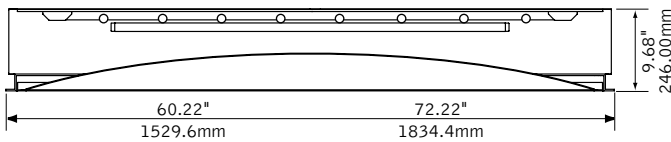

dimensional data