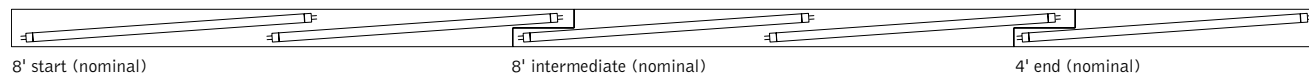

# infinite 3 standard run length

Luminaires may be configured by specifying actual run lengths as shown.

Example: 17' - 9-11/16" run = two 8' and one 4'

run length actual	lamp configuration			run length actual	lamp configuration		
	all 3' lamps	all 4' lamps	3' & 4' lamps		all 3' lamps	all 4' lamps	3' & 4' lamps
2' - 11-1/4"	3			25' - 4-5/8"	6 6 6 6 6		
3' - 11-1/16"		4		26' - 3-7/16"			8 8 8 6
5' - 4-3/4"	6			27' - 10-5/8"	6 6 6 6 6 3		
6' - 4-9/16"			4 3	28' - 3"		8 8 8 8	
7' - 4-3/8"		8		28' - 10-7/16"			6 6 6 6 6 4
7' - 10-3/4"	6 3			30' - 4-5/8"	6 6 6 6 6 6		
8' - 10-9/16"			6 4	30' - 9"			8 8 8 8 3
9' - 10-5/16"			8 3	31' - 8-3/4"		8 8 8 8 4	
10' - 4-3/4"	6 6			32' - 10-9/16"	6 6 6 6 6 6 3		
10' - 10-1/8"		8 4		33' - 2-15/16"			8 8 8 8 6
12' - 4-5/16"			8 6	33' - 10-3/8"			6 6 6 6 6 6 4
12' - 10-11/16"	6 6 3			35' - 2-9/16"		8 8 8 8 8	
13' - 10-1/2"			6 6 4	35' - 4-9/16"	6 6 6 6 6 6 6		
14' - 3-7/8"		8 8		37' - 8-1/2"			8 8 8 8 8 3
14' - 10-5/16"			8 6 3	37' - 10-9/16"	6 6 6 6 6 6 6 3		
15' - 4-11/16"	6 6 6			38' - 8-5/16"		8 8 8 8 8 4	
15' - 10-1/8"			8 6 4	38' - 10-3/8"			6 6 6 6 6 6 6 4
16' - 9-7/8"			8 8 3	40' - 2-1/2"			8 8 8 8 8 6
17' - 4-1/4"			8 6 6	40' - 4-9/16"	6 6 6 6 6 6 6 6		
17' - 9-11/16"		8 8 4		42' - 2-1/8"		8 8 8 8 8 8	
17' - 10-11/16"	6 6 6 3			42' - 10-1/2"	6 6 6 6 6 6 6 6 3		
18' - 10-1/2"			6 6 6 4	44' - 8-1/16"			8 8 8 8 8 8 8 8 3
19' - 3-7/8"			8 8 6	45' - 4-1/2"	6 6 6 6 6 6 6 6 6		
20' - 4-11/16"	6 6 6 6			45' - 7-7/8"		8 8 8 8 8 8 4	
21' - 3-7/16"		8 8 8		47' - 2-1/16"			8 8 8 8 8 8 6
22' - 10-5/8"	6 6 6 6 3			47' - 10-1/2"	6 6 6 6 6 6 6 6 6 3		
23' - 9-7/16"			8 8 8 3	48' - 10-5/16"			6 6 6 6 6 6 6 6 4
23' - 10-7/16"			6 6 6 6 4	49' - 1-5/8"		8 8 8 8 8 8 8	
24' - 9-1/4"		8 8 8 4					

3' & 4' lamps may appear to be different colors when combined in the same run. Consult lamp manufacturer for details.